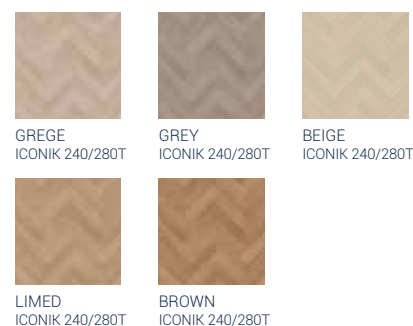

Pattern repeat: 100x100cm
Plank size: 8,8x35,5cm