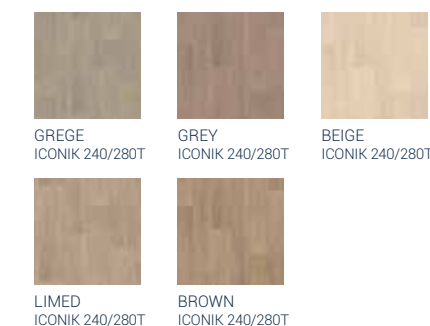

Pattern repeat: 100x150cm
Plank size: 100x16,66cm