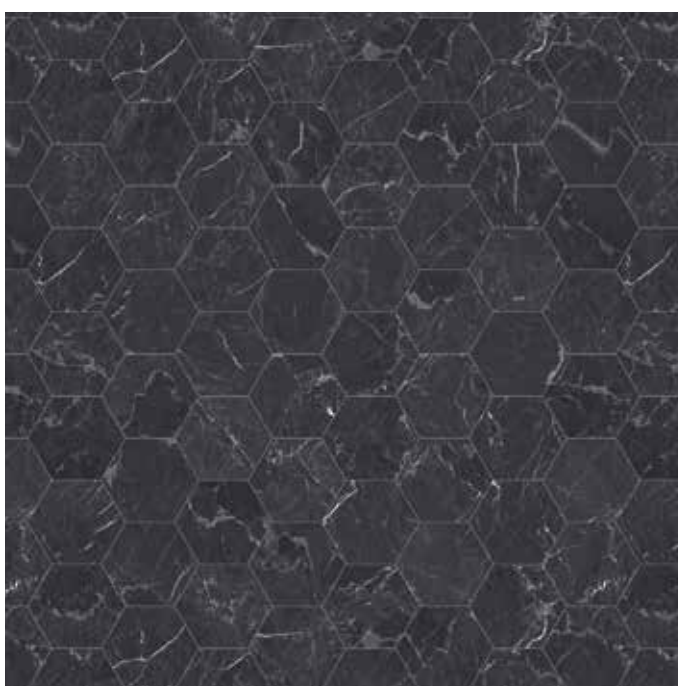

Nero Marquine Hexagon

Marble redefined in harmonious pattern and trendy hexagon format. Also with golden grouts to add luxury.

GREY
ICONIK 240

Pattern repeat: 100x100cm
Tile size: 16,5x14,2cm