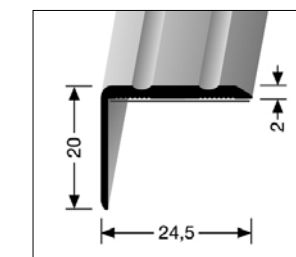

Reference

■ Silver - 1434 001